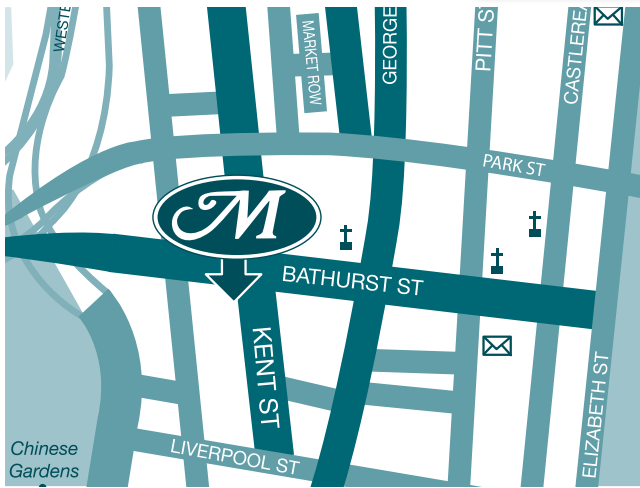

MEDINA GRAND SYDNEY

511 Kent Street,
Sydney

NSW 2000 Australia

P (+612) 9274 0000

F (+612) 9267 5655

mgsk@medina.com.au

Superbly located in Sydney's CBD, Medina Grand Sydney is your passport to Sydney's best shopping, only minutes from over four hundred specialty stores in the renowned Pitt Street Mall. The central location offers easy access to premier tourist spots such as Sydney Centrepoint Tower, Darling Harbour, Chinatown and a great selection of restaurants and nightlife. With buses, monorail and trains at the door you have access to all that Sydney has to offer.